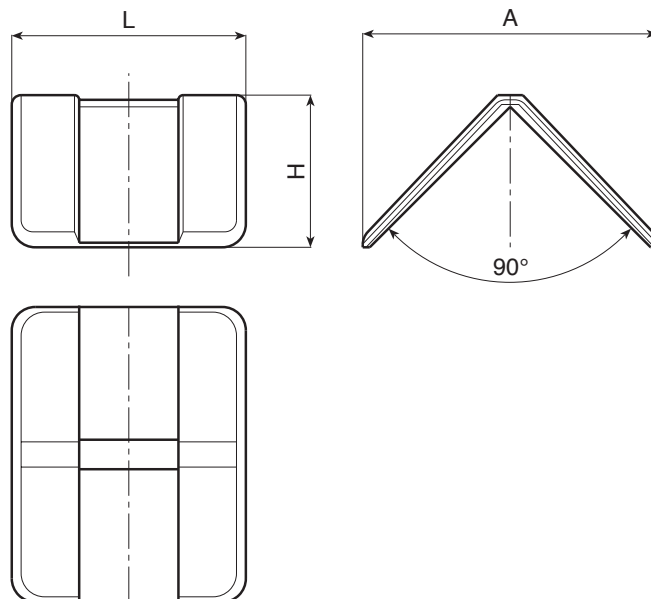

T815

CORNER PROTECTOR

Materials:
Polyethylene.

Surface finish:
Satin.

Colour:
Black (RAL 9011).

Special requests:
• None.

T

Code	art.	L	A	H	g
-	T815.T01	60	49	32	10