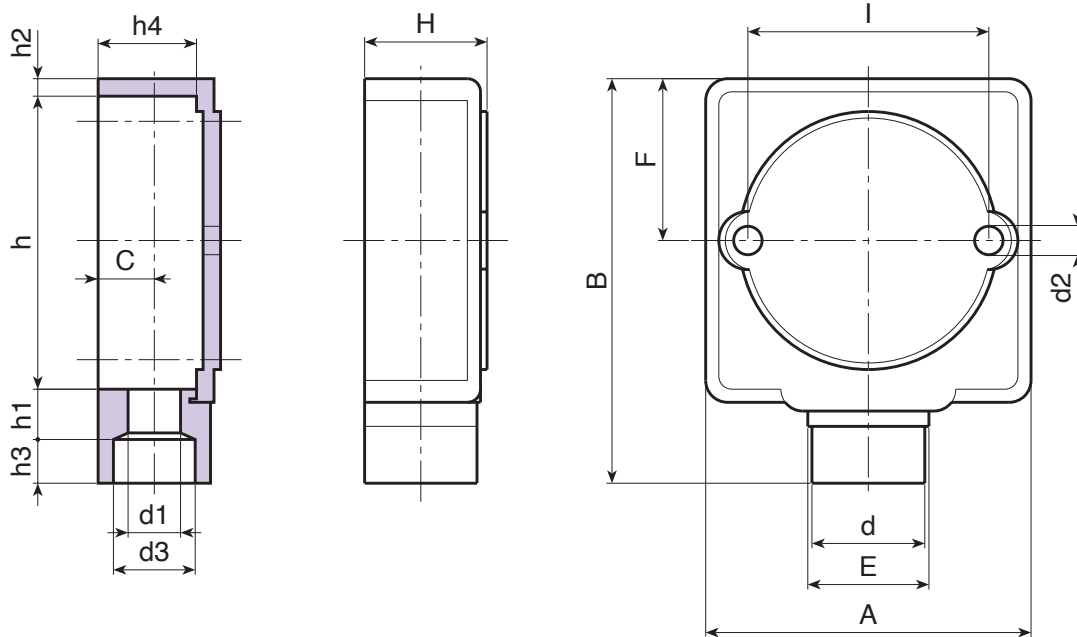

R533

SMALL TERMINAL BLOCK COVER WITH CABLE ENTRY

Materials:

Impact resistant, self-extinguishing Polystyrene.

Surface finish:

Smooth.

Colour:

Black (RAL 9011).

Special requests:

- None.

Compatible accessories:

Terminal block article R532 [page 709].

Code	Art.	A	B	H	I	C	E	F	d	d1	d2	d3	h	h1	h2	h3	h4	g
-	R53376.P01	75	92	29	53	13	28	37,5	26	12	6.5	19	67	11.5	4	10	23	57