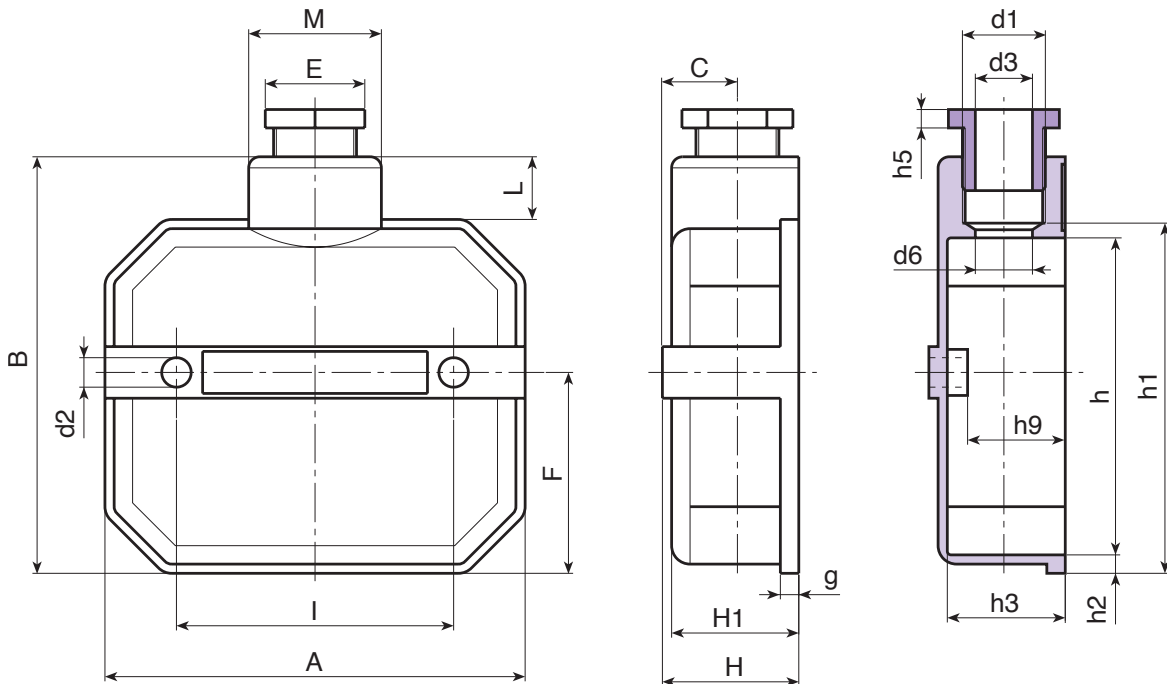

R531

TERMINAL BLOCK COVER FOR TERMINAL R530

Materials:

Impact resistant, self-extinguishing Polystyrene.

Surface finish:

Smooth.

Colour:

Black (RAL 9011).

Special requests:

- None.

Compatible accessories:

4 way terminal block article R530 [page 707].

| Code | Art. | A | B | C | E | F | H | H1 | I | L | M | d1 | d2 | d3 | d6 | g | h | h1 | h2 | h3 | h5 | h9 | g |
|------|-----------------|-----|-----|------|----|------|----|----|----|----|------|------|-----|------|----|---|----|----|----|------|----|------|----|
| - | R531114PG16.P01 | 114 | 114 | 20,5 | 27 | 53,5 | 37 | 35 | 75 | 18 | 35,5 | PG16 | 7,5 | 17,5 | 16 | 5 | 86 | 96 | 5 | 32,5 | 5 | 27,5 | 86 |