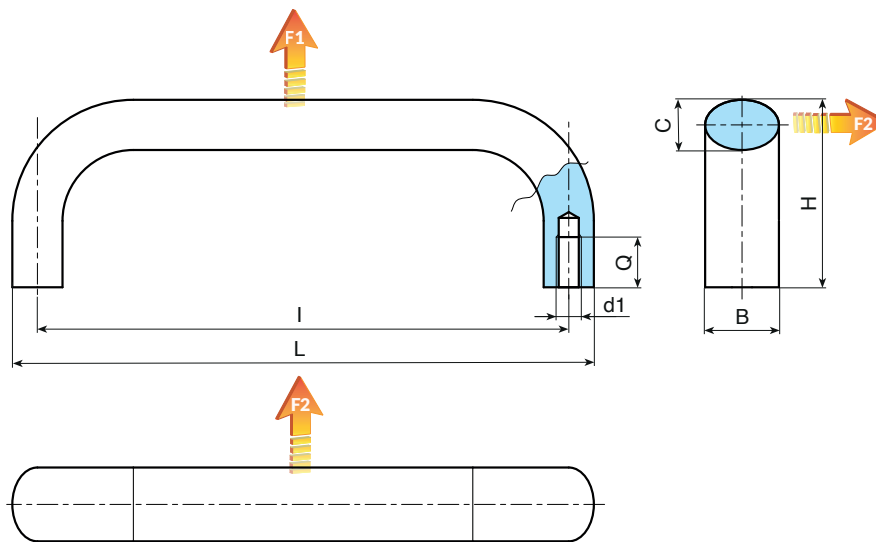

B400

ALUMINUM OVAL HANDLE

Materials:

Handle in aluminium alloy 6060.

Surface finish:

Sandblasted satin finish.

Colour:

Version B400-01:

Black epoxy powder coating.

Version B400-99:

Natural anodised silver.

Special requests:

- None.

B400 - Black coated version - code 01

| Code | art. | L | I | H | B | C | Q | d1 | g | F1 | F2 |
|--------------|------------------|-----|-----|----|----|----|----|----|-----|------|------|
| B400100.0001 | B400100.A20M0601 | 113 | 100 | 50 | 20 | 13 | 12 | M6 | 89 | 1000 | 1000 |
| B400120.0001 | B400120.A20M0601 | 133 | 120 | 50 | 20 | 13 | 12 | M6 | 98 | 1000 | 1000 |
| B400128.0001 | B400128.A20M0601 | 141 | 128 | 50 | 20 | 13 | 12 | M6 | 105 | 1000 | 1000 |
| B400160.0001 | B400160.A20M0601 | 173 | 160 | 50 | 20 | 13 | 12 | M6 | 122 | 1000 | 1000 |
| B400112.0001 | B400112.A26M0801 | 129 | 112 | 55 | 26 | 17 | 14 | M8 | 167 | 1000 | 1000 |
| B400120.0003 | B400120.A26M0801 | 137 | 120 | 55 | 26 | 17 | 14 | M8 | 174 | 1000 | 1000 |
| B400128.0003 | B400128.A26M0801 | 145 | 128 | 55 | 26 | 17 | 14 | M8 | 182 | 1000 | 1000 |
| B400160.0003 | B400160.A26M0801 | 177 | 160 | 55 | 26 | 17 | 14 | M8 | 208 | 1000 | 1000 |
| B400180.0001 | B400180.A26M0801 | 197 | 180 | 55 | 26 | 17 | 14 | M8 | 232 | 1000 | 1000 |
| B400192.0001 | B400192.A26M0801 | 209 | 192 | 55 | 26 | 17 | 14 | M8 | 243 | 1000 | 1000 |